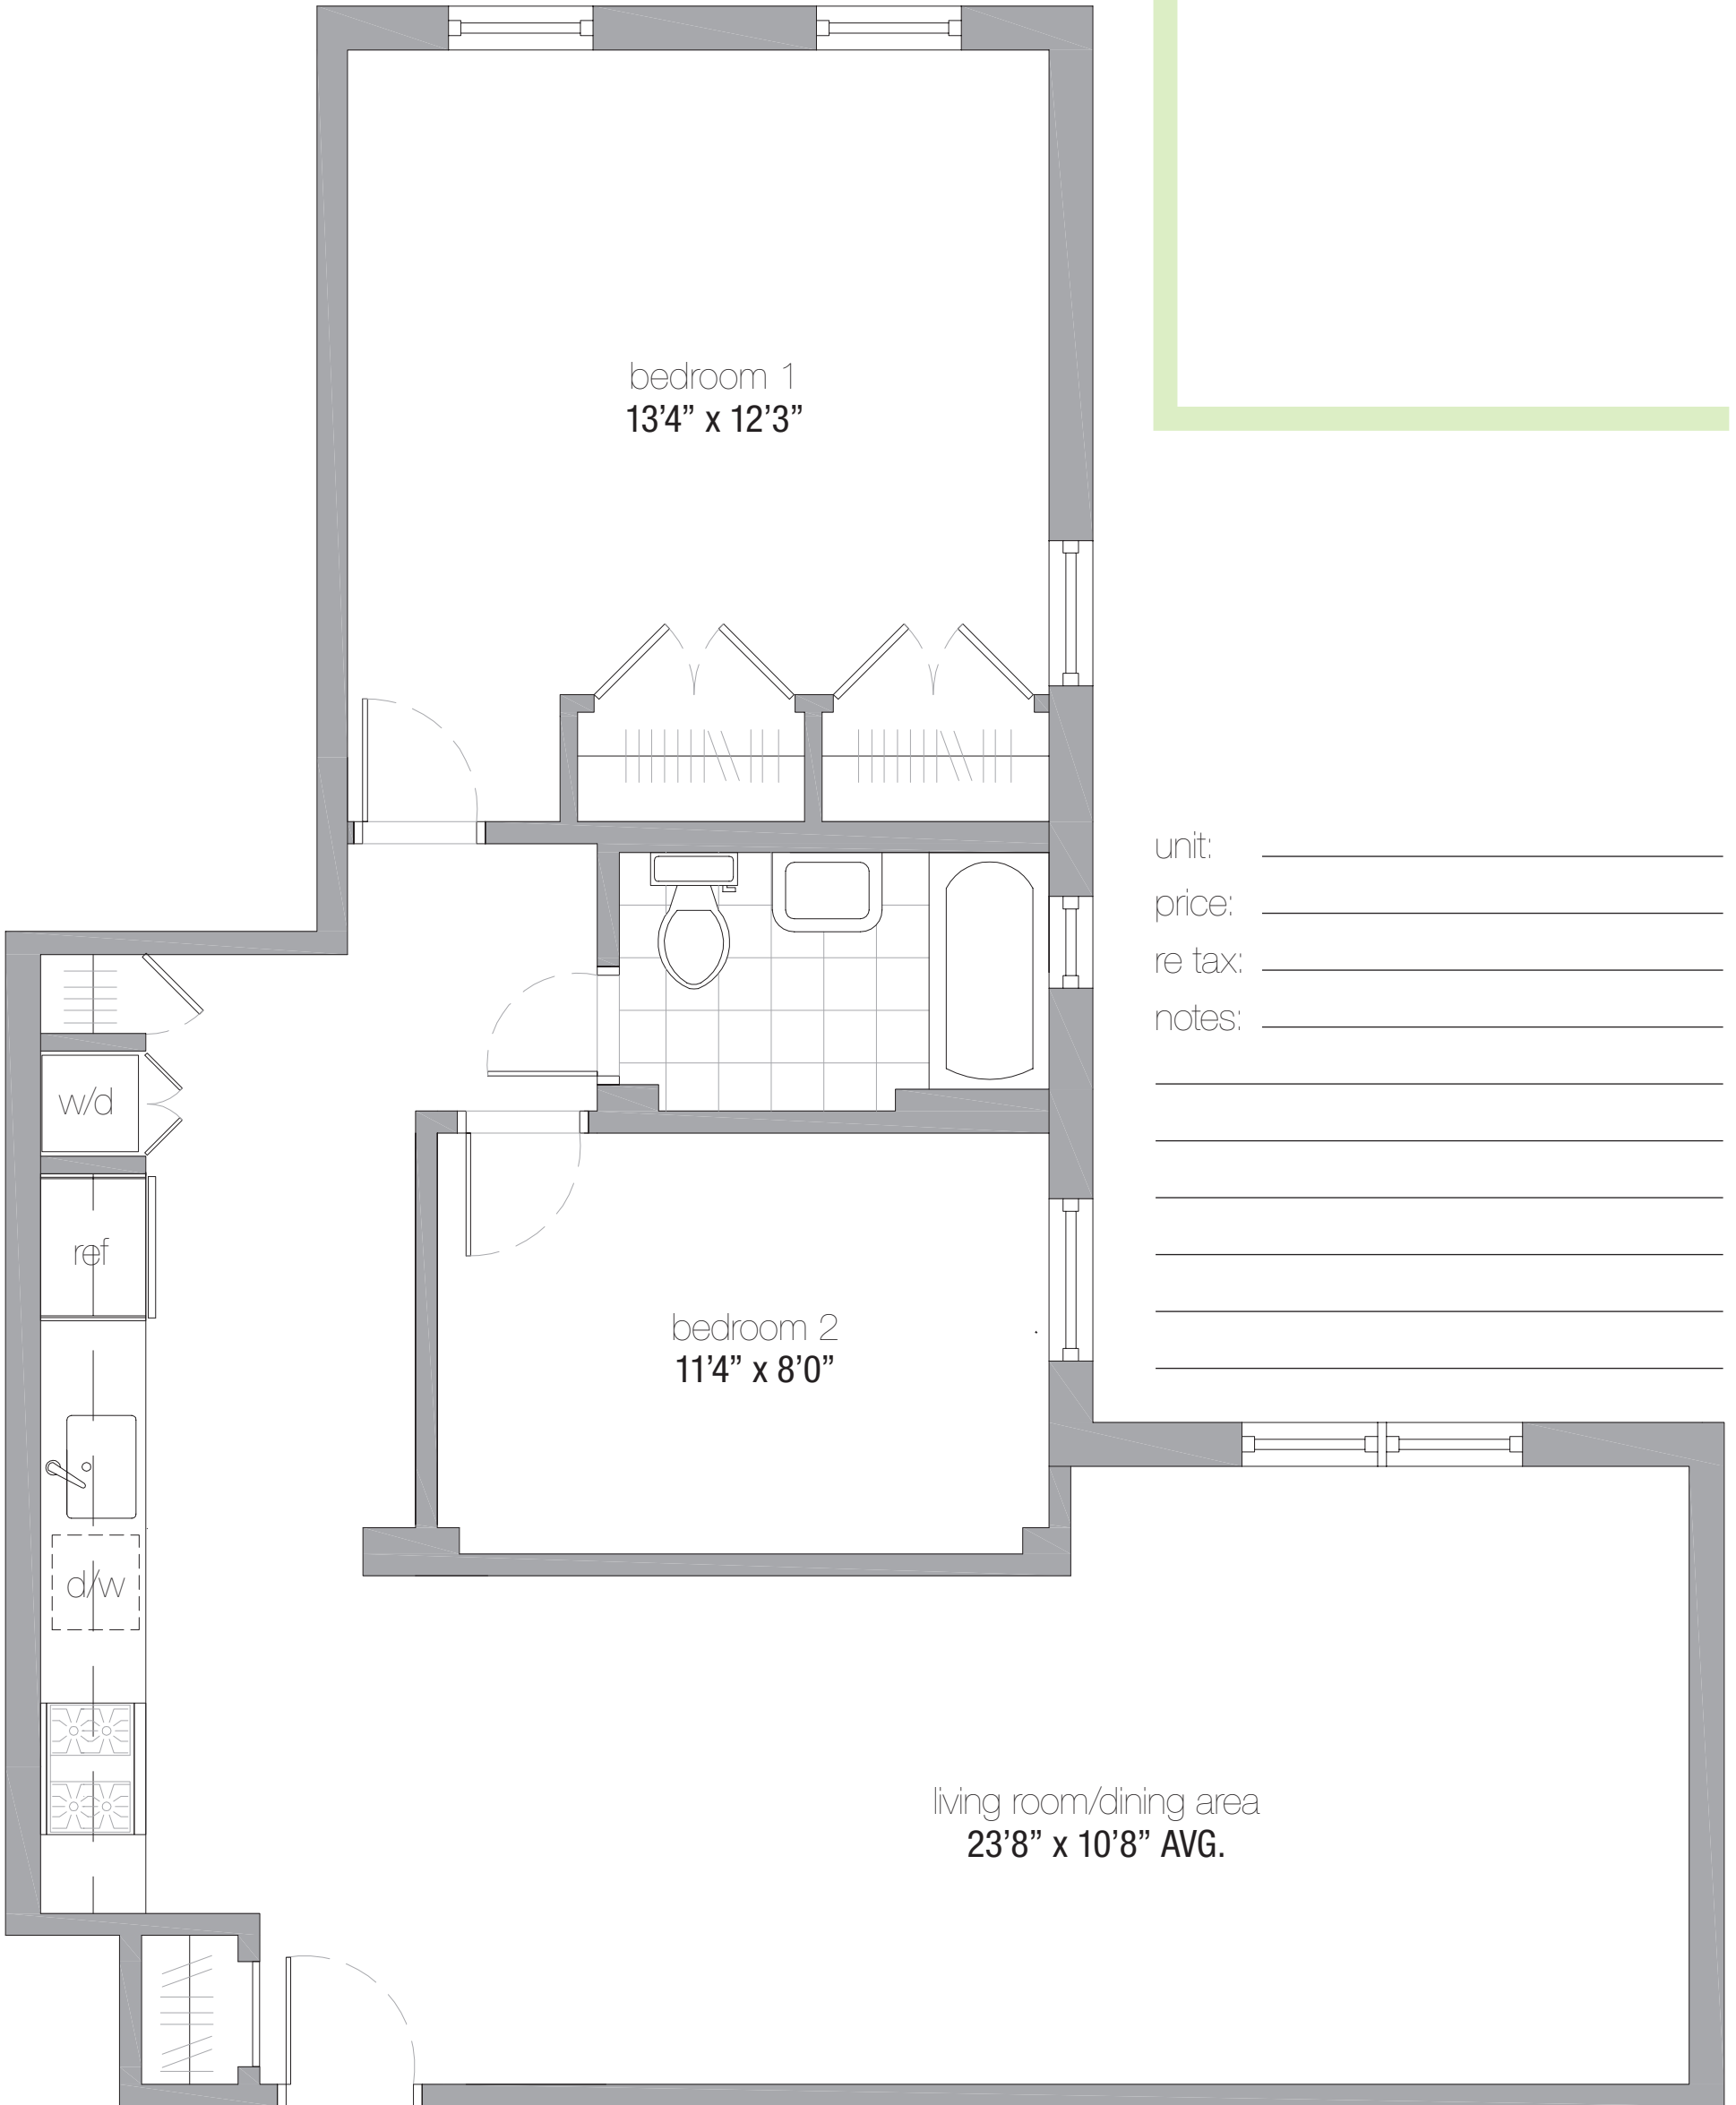

UNIT

floors 2-6
846 sq ft
2 bedroom, 1 bath

unit: _____

price: _____

re tax: _____

notes: _____
